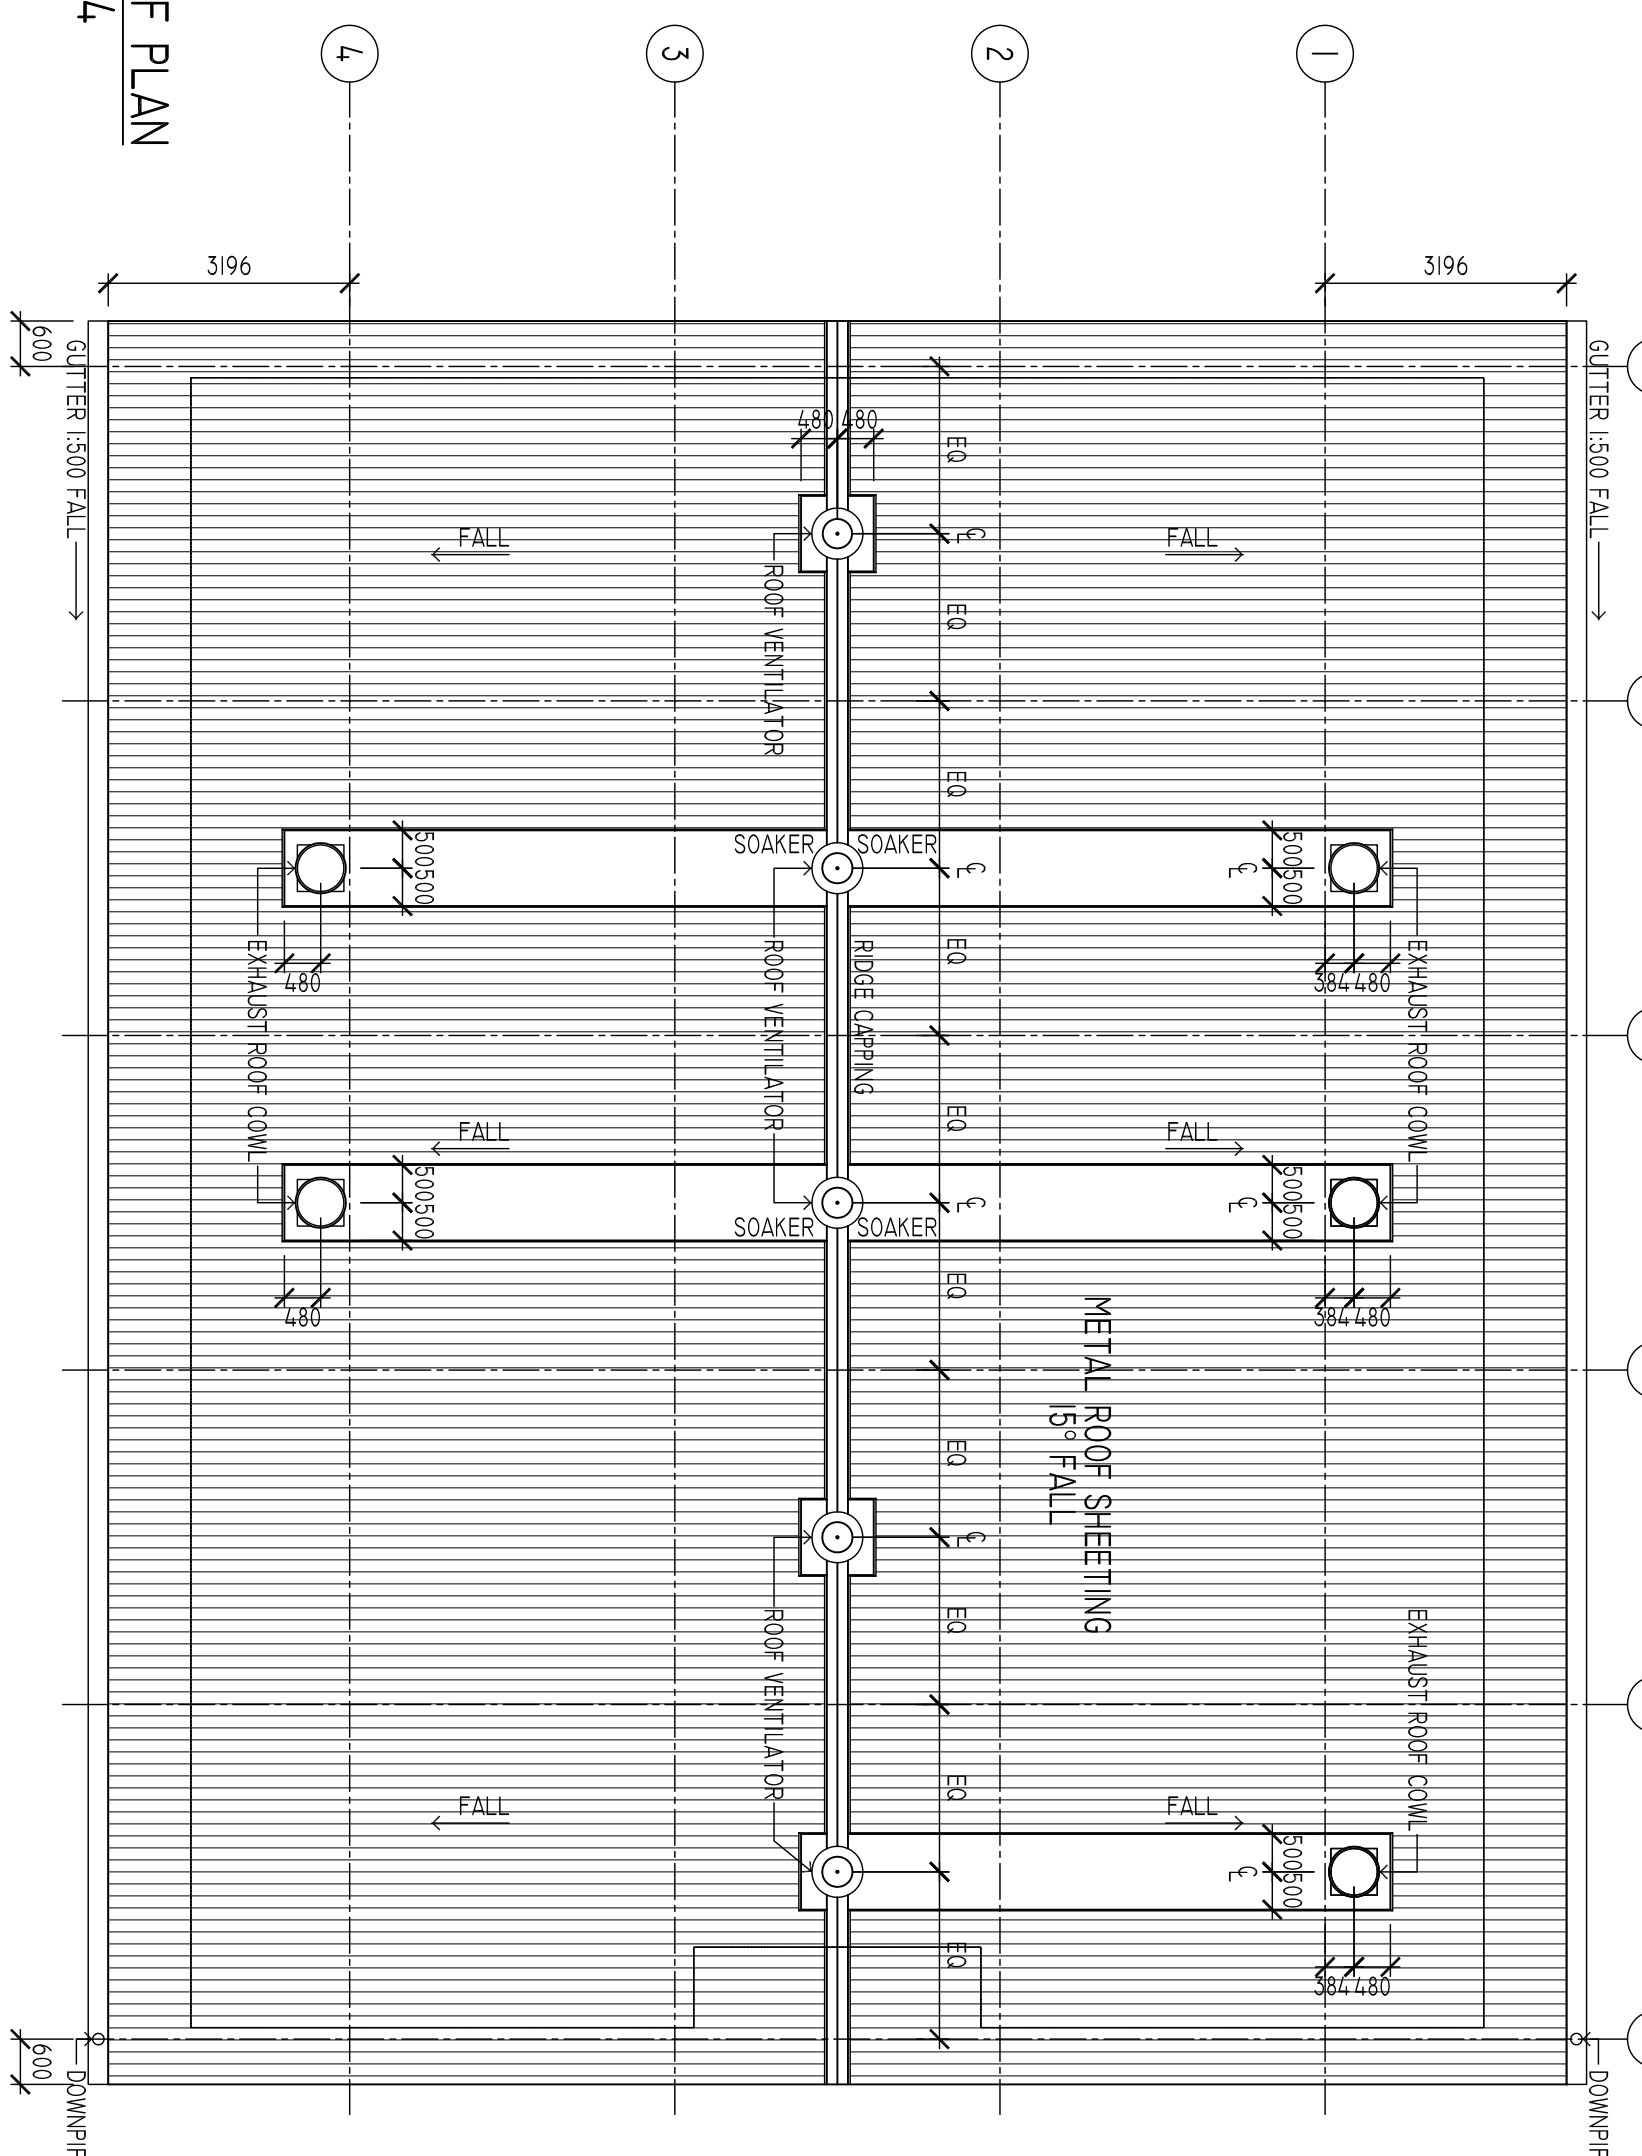

1. **LEGEND**
2. ROOF SOAKER NO. 1
     OVERALL WIDTH OF SOAKER TRAY TO ROOF PROFILE
     CONFORM ON SITE
   - ROOF RESTRAINT SYSTEM AS SPECIFIED

NO DIMENSIONS SHALL BE USED TO BE DOCUMENTED IN THIS DRAWING UNLESS SPECIFICALLY NOTED OTHERWISE. ALL DIMENSIONS SHALL BE TO FACE UNLESS OTHERWISE SPECIFIED.

THESE DRAWINGS ARE SUBJECT TO CONTRACT.

ISSUE DATE AMENDMENT

ISSUE DATE AMENDMENT

PRINT REPRODUCTION WARNING
PORTIONS OF THIS DRAWING ARE PRINTED IN COLOUR